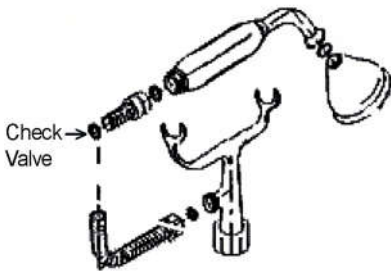

Dimensions are nominal and may vary. Dimensions and specifications subject to change without notice.