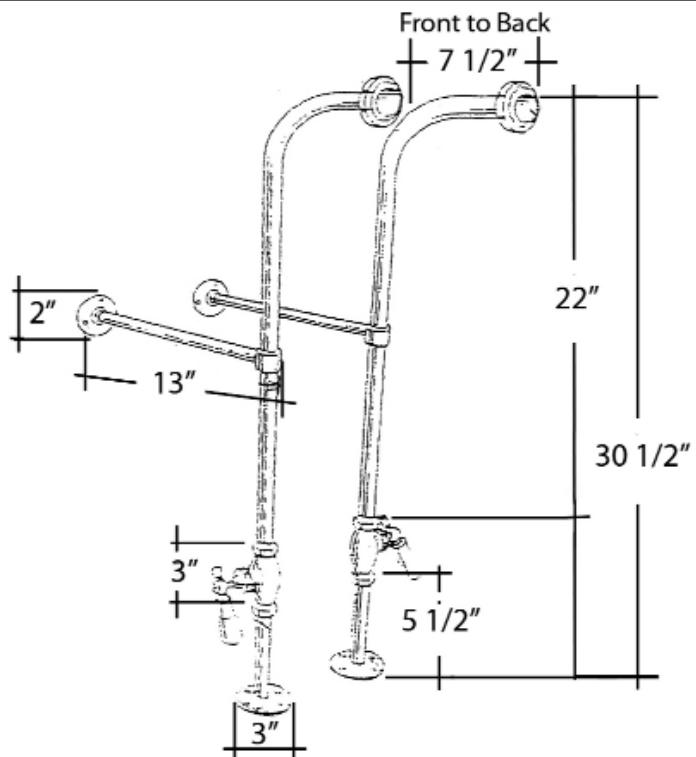

Use on concrete floors requires special installation. We recommend using a plumbing professional.

Dimensions are nominal and may vary. Dimensions and specifications subject to change without notice.