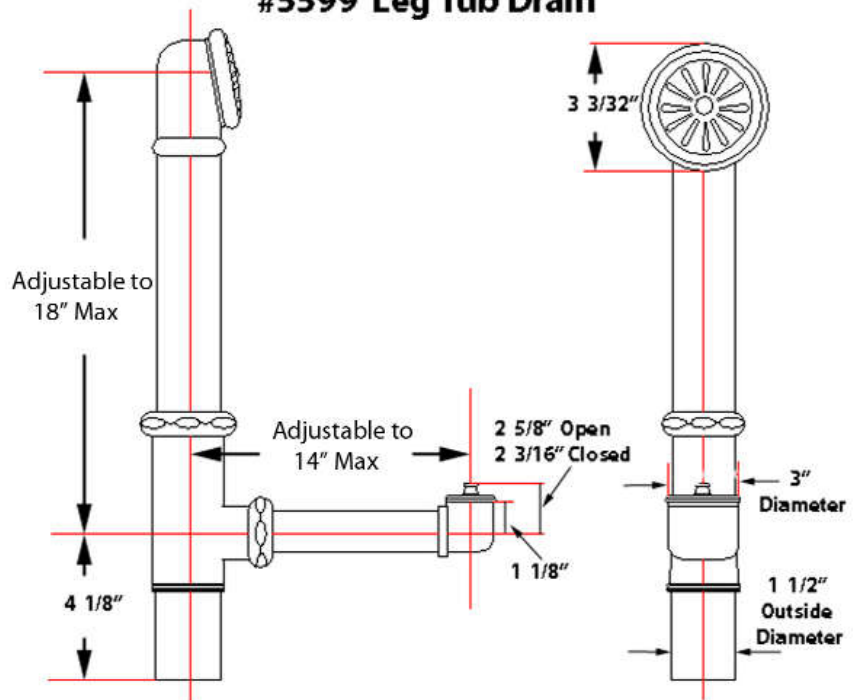

#5599 Leg Tub Drain

Dimensions and specifications subject to change without notice.