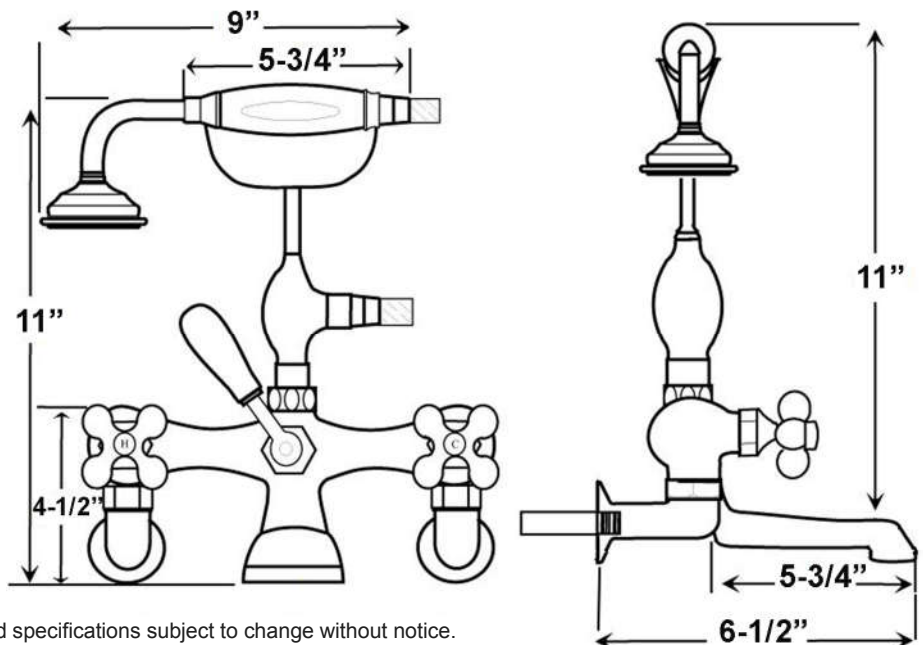

Dimensions are nominal and may vary. Dimensions and specifications subject to change without notice.