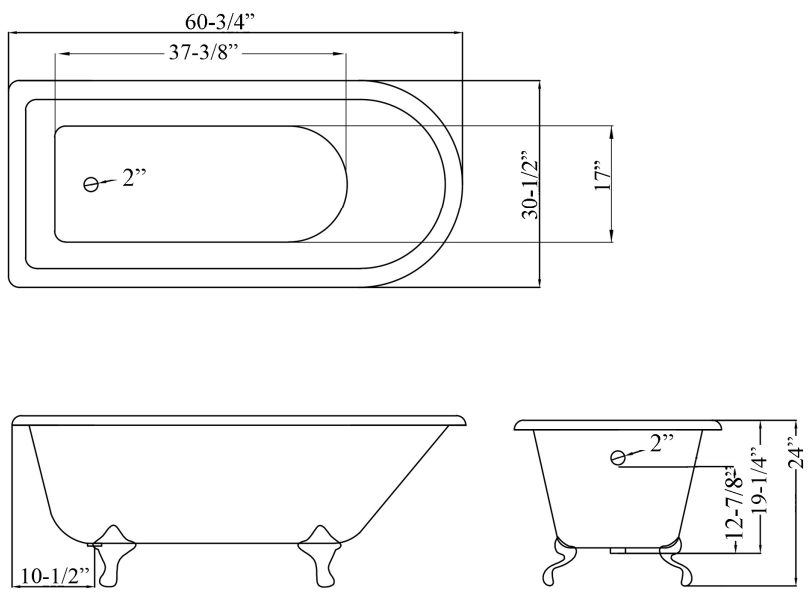

60" BARTLETT CAST IRON ROLL TOP TUB

Cat. No.
CTR60

L: 60-3/4"
W: 30-1/2"
H: 24" (from floor to top of tub)
19-1/4" (from bottom of tub to top of tub)

The following is recommended for CTR60 tubs without faucet holes:

- Faucet: part #4602, 4604 or 7082
- Rigid, freestanding supplies: part #4502
- Leg tub drain: part #5599

Gallon Capacity: 40
Shipping Weight: 500 lbs.
Empty Weight: 287 lbs.
Filled Weight: 621 lbs.

Features:

Dimensions of fixtures are nominal and may vary within the range of tolerance established by ANSI standard A112.19.2. Dimensions and specifications subject to change with out notice.

TUB WALL MOUNT FILLER WITH HANDSHOWER

Cat. No.
4602

Adjustable Swivel Mounts

Features:

- ▶ Brass construction
- ▶ Elephant spout length is 5-³/₄"
- ▶ Flow rate is 3.7 GPM
- ▶ Available with porcelain lever (**4602-PL**) or metal cross handles (**4602-MC**)
- ▶ Telephone handshower with cradle and hose
- ▶ Handshower flow rate 2.5 GPM
- ▶ Handshower includes backflow preventer
- ▶ Swivel mounts adjust centers from 3" to 12"
- ▶ Faucet centers are 7" without swivel mounts
- ▶ For tub wall mount installation
- ▶ ¼ turn ceramic disc cartridges
- ▶ IAPMO approved
- ▶ To be used with double offset bath supplies, **Part #5576**
- ▶ This faucet can also be used with rigid freestanding supplies, **Part #4502** with adjustable swivel mounts removed