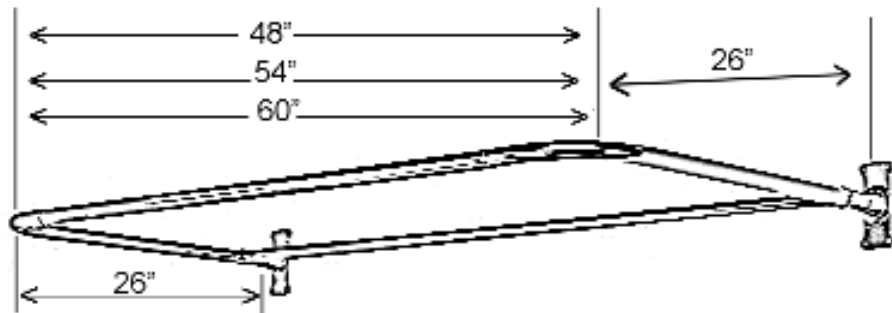

Dimensions are nominal and may vary. Dimensions and specifications subject to change without notice.

LEG TUB DRAIN

Cat. No.
5599

Escutcheon Height: 1-1/4"

Features:

- ▶ Twist-and-lift stopper
- ▶ Includes deep escutcheon
- ▶ Height adjustable 15"-18"
- ▶ Depth adjustable 12"-14"
- ▶ Includes deep escutcheon
- ▶ IAPMO approved
- ▶ Available in 5 Finishes

"D" SHAPED SHOWER ROD

Cat. No.
4145

"D" Rod Loop Connector

Rectangular Flange

Features:

- ▶ 1" Solid brass tubing
- ▶ Includes rectangular flanges(#300)
- ▶ Includes two "D" rod loop connectors (#331)
- ▶ Available In 3 Sizes: 48", 54", and 60"
(#4145-48, #4145-54, and #4145-60)
- ▶ All rods come as four pieces
- ▶ Ceiling Supports Available (#340)
- ▶ Available in 5 finishes

Finishes:

CP Polished Chrome
SN Brushed Nickel
BP Polished Brass
ORB Oil Rubbed Bronze
PN Polished Nickel

**Measurements Show Different
Lengths For Each Size Rod.**

Dimensions are nominal and may vary. Dimensions and specifications are subject to change without notice.